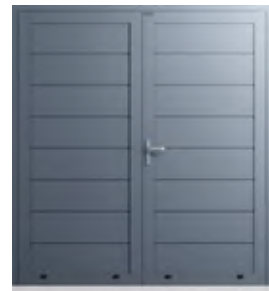

M Ribbed Double or Single Leaf