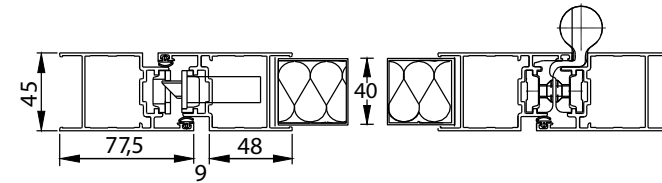

Technical Information

Vertical door position, cross section image of the DoorPro 45 door without a thermal break (door infill 40mm steel panel)

DoorPro 45, Profile Dimensions

Horizontal door position, cross section image of the DoorPro 45 door without a thermal break