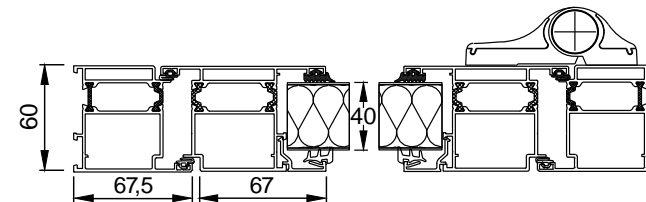

Technical Information

Vertical door position, cross section image of the DoorPro 45 door without a thermal break (door infill 40mm steel panel)

DoorPro 45, Profile Dimensions

Horizontal door position, cross section image of the DoorPro 45 door without a thermal break

Vertical door position, cross section image of the DoorPro60 door with a thermal break (door infill 40mm steel panel)

DoorPro 60, Profile Dimensions

Horizontal door position, cross section image of the DoorPro 60 door with a thermal break