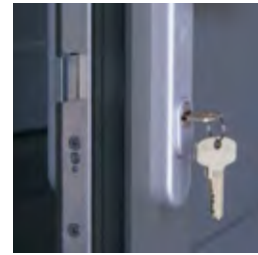

Standard Hardware - Optional Upgrades

DoorPro 45 - Hinges

DoorPro 60 - Hinges

DoorPro 70 - Hinges

DoorPro 70RC - Hinges

Jupiter Handle Supplied As Standard With All Doors

Aluminium Sill As Standard With DoorPro 60, 70 & 70RC

Sill Supplied As Standard With DoorPro 45

DoorPro 60 - RC2 Lock Optional Upgrade

Safety Pin Optional Upgrade

3 Point Locking Standard With All Doors

Door Closer Optional Upgrade

Door Stopper Optional Upgrade