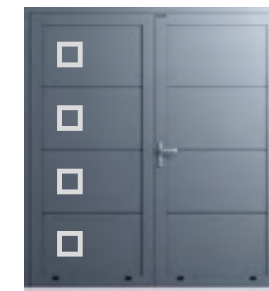

L Ribbed With Decor Type AP-3