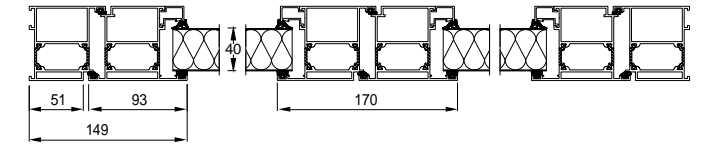

Technical Information

Vertical door position, cross section image of the DoorPro 45 door without a thermal break (door infill 40mm steel panel)

DoorPro 45, Profile Dimensions

Horizontal door position, cross section image of the DoorPro 45 door without a thermal break

Vertical door position, cross section image of the DoorPro60 door with a thermal break (door infill 40mm steel panel)

DoorPro 60, Profile Dimensions

Horizontal door position, cross section image of the DoorPro 60 door with a thermal break

Technical Information

Vertical door position, cross section image of the DoorPro 70 with a thermal break (door infill 40mm steel panel)

DoorPro 70, Profile Dimensions

Horizontal door position, cross section image of the DoorPro 70 door with a thermal break