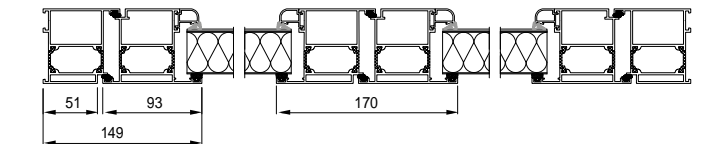

Horizontal door position, cross section image of the DoorPro 70RC door with a thermal break