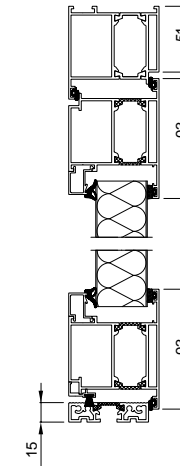

Technical Information

Vertical door position, cross section image of the DoorPro 45 door without a thermal break (door infill 40mm steel panel)

DoorPro 45, Profile Dimensions

Horizontal door position, cross section image of the DoorPro 45 door without a thermal break

Vertical door position, cross section image of the DoorPro60 door with a thermal break (door infill 40mm steel panel)

DoorPro 60, Profile Dimensions

Horizontal door position, cross section image of the DoorPro 60 door with a thermal break

Technical Information

Vertical door position, cross section image of the DoorPro 70 with a thermal break (door infill 40mm steel panel)

DoorPro 70, Profile Dimensions

Horizontal door position, cross section image of the DoorPro 70 door with a thermal break

Vertical door position, cross section image of the DoorPro 70RC door with a thermal break (door infill 40mm steel panel)

DoorPro 70RC, Profile Dimensions

Horizontal door position, cross section image of the DoorPro 70RC door with a thermal break