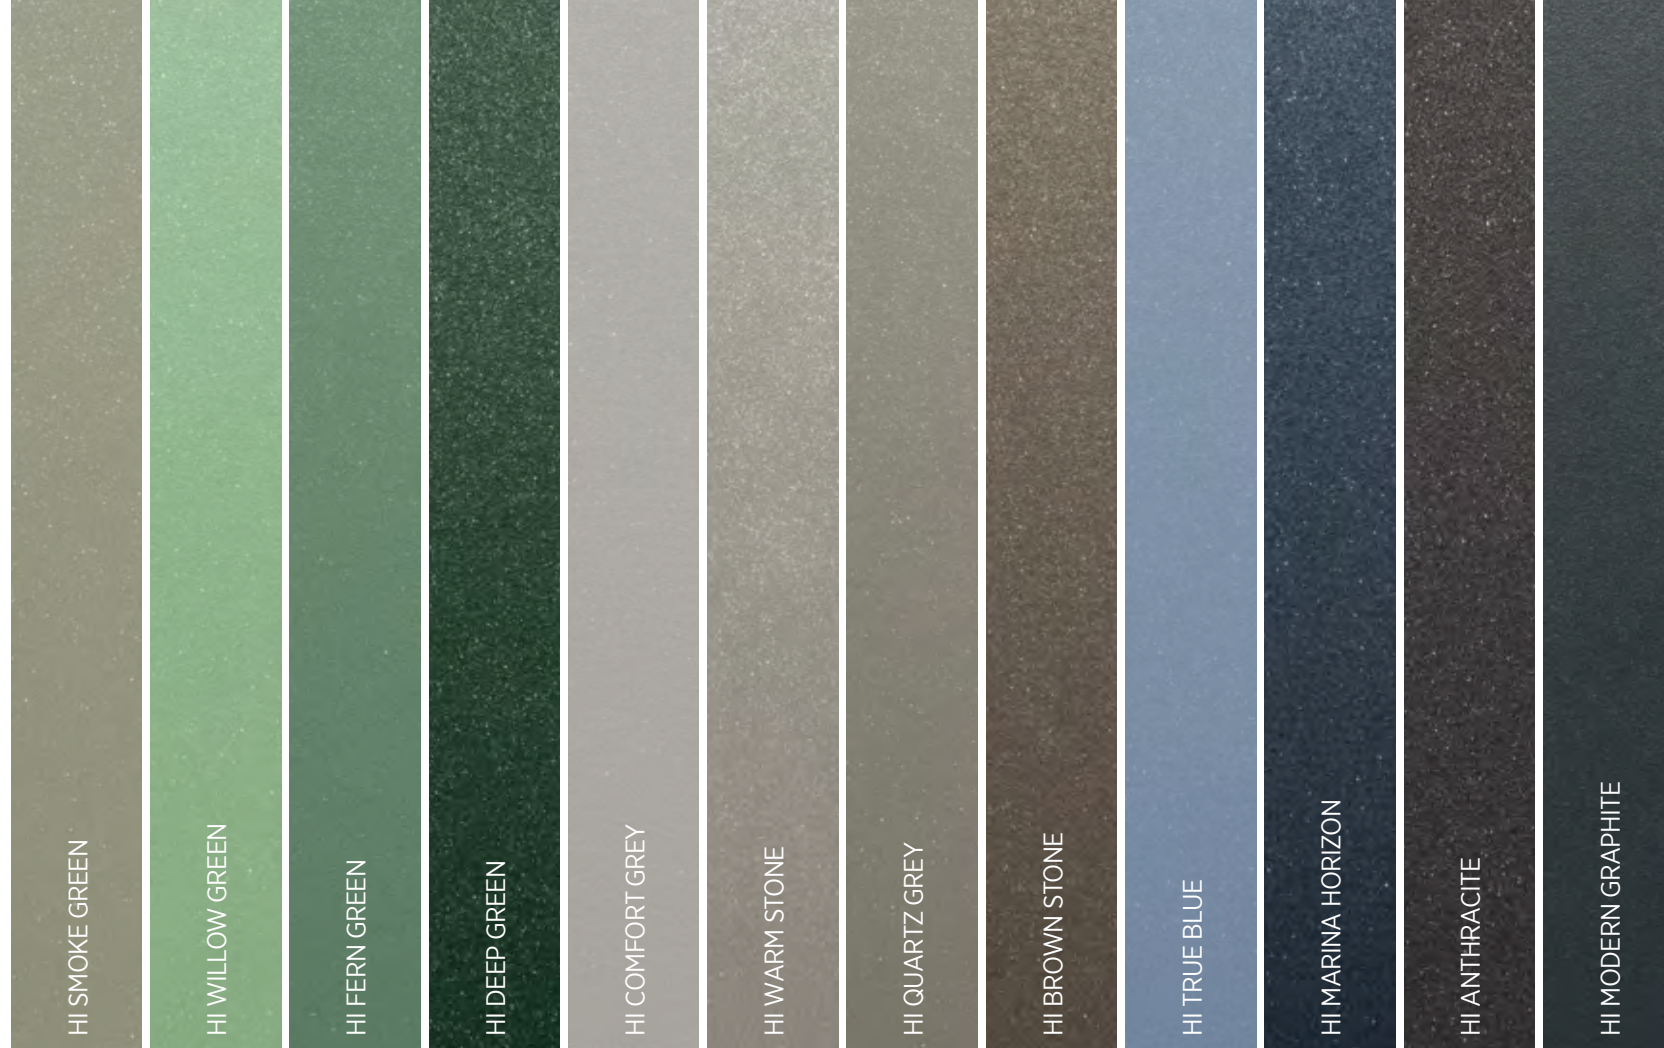

TRAFFIC WHITE RAL 9016	PURE WHITE RAL 9010	CREAM RAL 9001	LIGHT IVORY RAL 1015	WHITE ALUMINIUM RAL 9006	GREY ALUMINIUM RAL 9007
FIR GREEN RAL 6009	MOSS GREEN RAL 6005	PALE GREEN RAL 6021	STEEL BLUE RAL 5011	GENTIAN BLUE RAL 5010	PIGEON BLUE RAL 5014
BURGUNDY RAL 3004	RUBY RED RAL 3003	FLAME RED RAL 3000	SEPIA BROWN RAL 8014	TERRA BROWN RAL 8028	NUT BROWN RAL 8011
LIGHT GREY RAL 7035	PEBBLE GREY RAL 7032	AGATE GREY RAL 7038	SILVER GREY RAL 7001	WINDOW GREY RAL 7040	STONE GREY RAL 7030
QUARTZ GREY RAL 7039	MOUSE GREY RAL 7005	BASALT GREY RAL 7012	SLATE GREY RAL 7015	GRAPHITE GREY RAL 7024	GRANITE GREY RAL 7026
ANTHRACITE GREY RAL 7016	SIGNAL BLACK RAL 9004	JET BLACK RAL 9005	GRAPHITE BLACK RAL 9011		

	Sheffield Oak Light F 456-3081 Smoothgrain	Sheffield oak grey F 436-3086 Smoothgrain	Brusch schwarzbraun F436-1023 smoothgrain	Earl platin 119500 smoothgrain	Black uli-mat PX47097 smoothgrain	Woodec Turner Oak Malt F4703001 smoothgrain	Woodec Sheffield Oak Alpine F4703002 smoothgrain	Woodec Sheffield Oak Concrete F4703003 smoothgrain	Umbragrau F436-60657 smoothgrain	Fenstergrau F436-6066 smoothgrain	Cremeweiss F456-6001 smoothgrain	Anthrazitgrau F436-6003 smoothgrain	Dark grey silk 4367003 smoothgrain	Golden Oak 2178001-167 smoothgrain	Walnut 2178007-167 smoothgrain	Anthracite Quartz Mat F4701014 smoothgrain	Woodec Turner Oak Toffe F4703004 smoothgrain	Modern White (Painted finish based on RAL 9010) silklime	Modern White (Painted finish based on RAL 9010) woodgrain	Modern Black (Painted finish based on RAL9005) silklime	Modern Black (Painted finish based on RAL 9005) woodgrain
L RIBBED	✓	✓	✓	✓	✓	✓	✓	✓	✓	✓	✓	✓	✓	✓	✓	✓	✓	✓	✓	✓	✓
M RIBBED	✓	✓	✓	✓	✓	✓	✓	✓	✓	✓	✓	✓	✓	✓	✓	✓	✓	✓	✓	✓	✓
S RIBBED																		✓	✓	✓	✓
MICROWAVE																		✓	✓	✓	✓
GEORGIAN																					