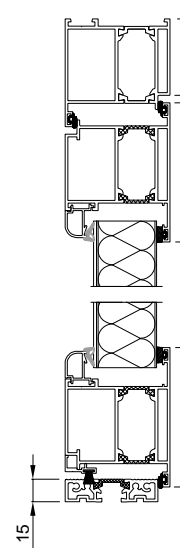

Technical Information

Vertical door position, cross section image of the DoorPro 45 door without a thermal break (door infill 40mm steel panel)

DoorPro 45, Profile Dimensions

Horizontal door position, cross section image of the DoorPro 45 door without a thermal break

Vertical door position, cross section image of the DoorPro60 door with a thermal break (door infill 40mm steel panel)

DoorPro 60, Profile Dimensions

Horizontal door position, cross section image of the DoorPro 60 door with a thermal break

Technical Information

Vertical door position, cross section image of the DoorPro 70 with a thermal break (door infill 40mm steel panel)

DoorPro 70, Profile Dimensions

Horizontal door position, cross section image of the DoorPro 70 door with a thermal break

Vertical door position, cross section image of the DoorPro 70RC door with a thermal break (door infill 40mm steel panel)

DoorPro 70RC, Profile Dimensions

Horizontal door position, cross section image of the DoorPro 70RC door with a thermal break