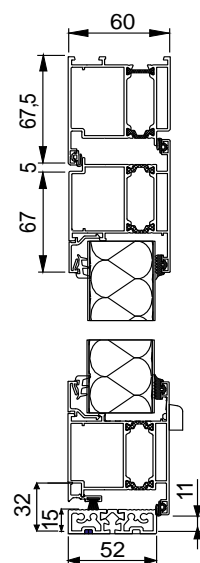

Technical Information

Vertical door position, cross section image of the DoorPro 45 door without a thermal break (door infill 40mm steel panel)

DoorPro 45, Profile Dimensions

Horizontal door position, cross section image of the DoorPro 45 door without a thermal break

Vertical door position, cross section image of the DoorPro60 door with a thermal break (door infill 40mm steel panel)

DoorPro 60, Profile Dimensions

Horizontal door position, cross section image of the DoorPro 60 door with a thermal break

Technical Information

Vertical door position, cross section image of the DoorPro 70 with a thermal break (door infill 40mm steel panel)

DoorPro 70, Profile Dimensions

Horizontal door position, cross section image of the DoorPro 70 door with a thermal break

Vertical door position, cross section image of the DoorPro 70RC door with a thermal break (door infill 40mm steel panel)

DoorPro 70RC, Profile Dimensions

Horizontal door position, cross section image of the DoorPro 70RC door with a thermal break