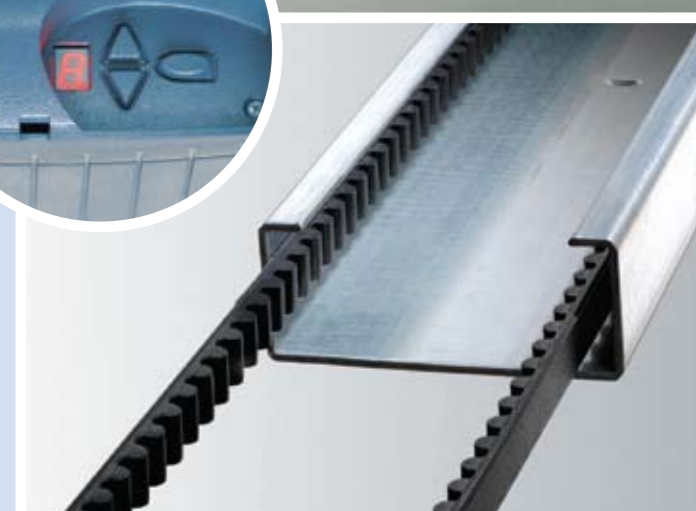

The best things come in threes:

Depending on the size of your garage door, Novomatic is available in three models, which are arranged according to push and pull:

Novomatic 403 (500 N): **NEW**
This economical introductory operator is for single and double garage doors up to 5,000mm (16'5") in width (max. 10m² (108ft²) door leaf surface). Maximum running speed: 17cm/s (6.7inch/s).

Novomatic 553 S (700 N):
This convenient quick-running operator is for single and double garage doors up to 5,500mm (18') in width. Maximum opening speed: 22cm/s (8.7inch/s).

Novomatic 803 S (1.000 N): **NEW**
This powerful operator is for frequently used garage doors as well as solid timber garage doors or garage doors with wicket doors. Maximum opening speed: 22cm/s (8.7inch/s).

A wide range of accessories for the Novomatic operator rounds off everything you need for your garage perfectly. See page 14 for more details.