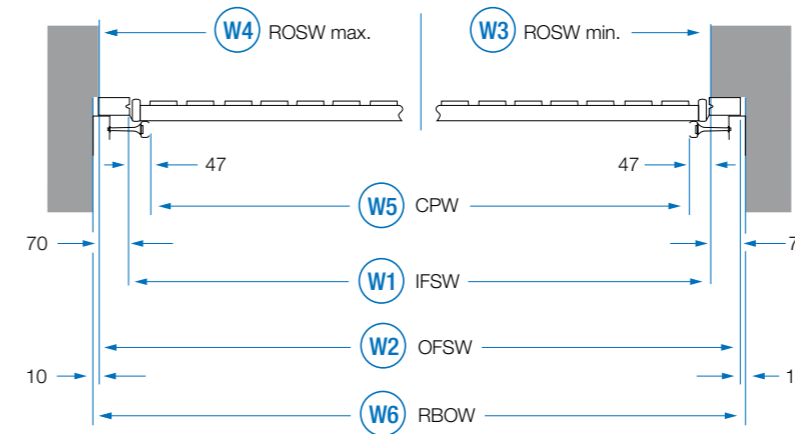

Standard handle

Round handle (no cost option)

Brass

Silver

Rustic

White

### Fitting behind the opening

### Fitting within the opening