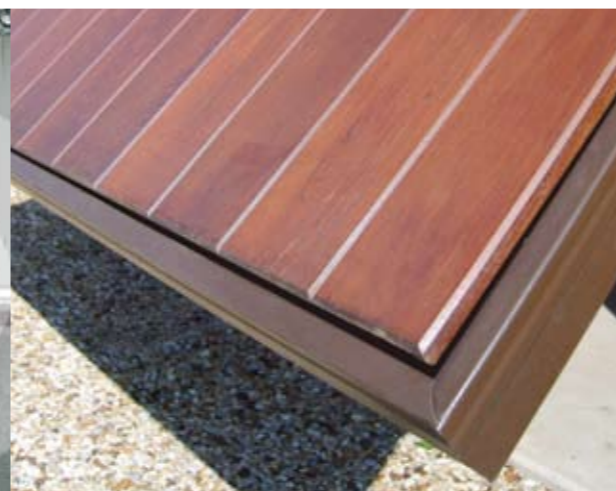

Welcome Home

What could be better than being welcomed home with open arms? In the evening after a long working day; in the autumn when it's really windy or in the winter when just the thought of getting out of your car makes you shiver all over, your Novoferm Up & Over garage door will open at the push of a button and automatically welcome you home.

And your Novoferm stockist warmly welcomes you too. After all, he's got just the right solution for your garage. No matter whether it's for a new building or a garage renovation: Automatic Up & Over garage door systems from Novoferm are always your best choice.

Welcome to Novoferm

Novoferm is a member of the Sanwa Shutter family, the world's largest manufacturer of automated garage door systems.

Founded fifty years ago, now with annual sales in over 60 countries totalling more than £1.3 billion and with over 8,400 employees, Sanwa Shutter has become the world's number one company for metal door systems – providing everything from: garage doors, industrial doors, door and gate automation systems, shutters, shop-fronts and steel hinged doors for security, personal access and fire protection. Many of our products come with a 10 year guarantee and are supplied through a global network of qualified local dealers/installers.

We are passionate about providing our customers with doors that guarantee safety, security and convenience – in their homes, in their workplaces, their hospitals, schools, airports and shops.

Discover door systems from Novoferm. Your door... Our passion!

Visit us at www.novoferm.co.uk

Contents