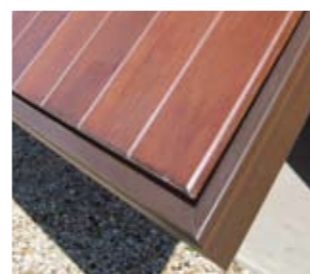

The Natural choice: Timber garage doors in a range of styles brought to life with the richness of wood.

- Selected timbers, craftsman quality.
- Supplied pre-framed with a strong steel outer for neat and simple installation - no timber frame to rot or warp.
- Retractable spring assisted opening action is smooth, safe and very reliable.
- Doors to be installed side by side should be ordered to match (Please inform your stockist).
- For VivoPort Auto and manual operation a black 'D' handle is fitted as standard (see page 15).
- High security twin shoot bolts.
- Doors can be supplied for automatic or manual operation.
- Ten year warranty as standard (see page 19).

Open for Infill

The OFI is an open frame ready to take your own design of infill. Maximum infill weights of 7kgm² for 1,981mm (6'6") high doors and 10kgm² for 2,134mm (7'0") high doors. Maximum timber infill thickness = 18mm.

Windsor

Doors shown without handle - as would be the case when supplied with Novomatic operator.